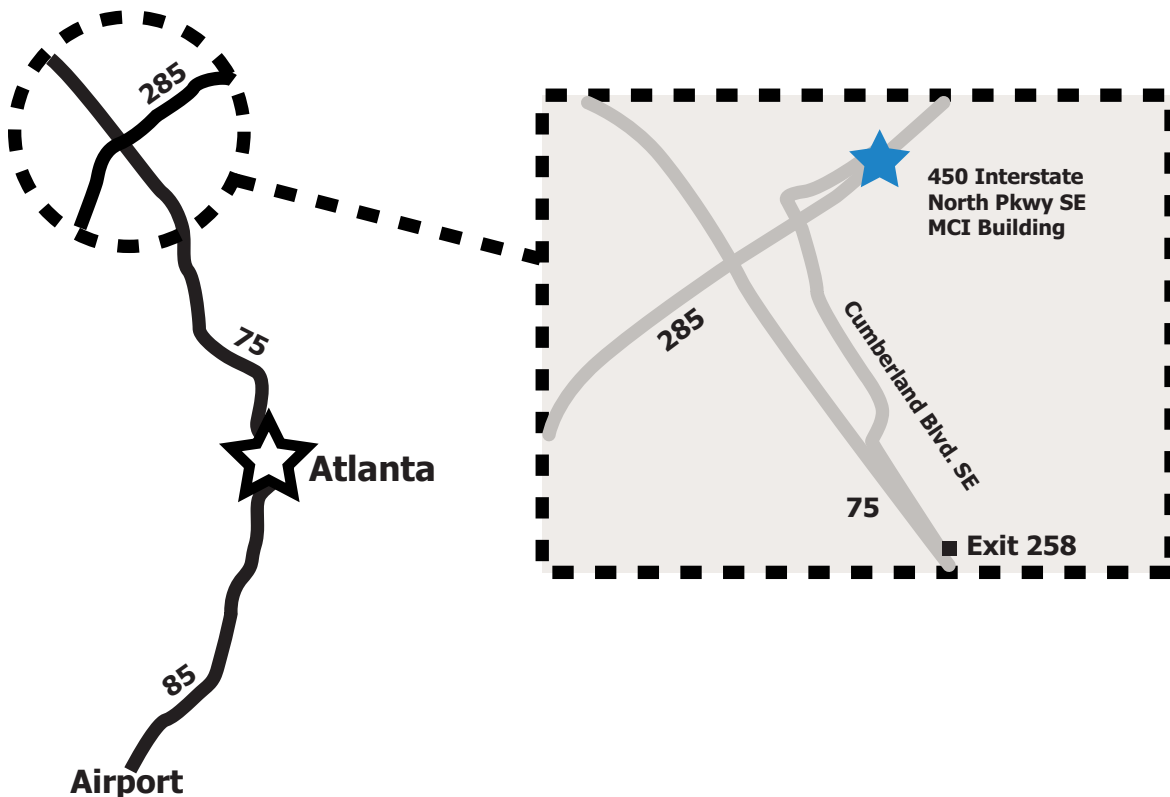

## CRC Colocation Facility Directions

### From Hartsfield Intl. Airport

Start out going South-West on Car Rental Row/Rd toward Auto Port Drive. Turn left onto Auto Port Drive. Turn slight right onto S terminal parkway. Turn slight right onto Airport Blvd. Turn right onto Riverdale Rd/GA-139. Merge onto I-85 North for just over 13 miles. Merge onto I-75 N/GA-401 North toward Marietta/Chattanooga for just over 7 miles. Take the Cumberland Boulevard Exit #258. Turn right onto Cumberland Boulevard SE. Cumberland Boulevard SE becomes Akers Mill Road SE. Stay straight to go onto Cumberland Boulevard SE. Turn right onto Interstate North Parkway SE. Colocation facility is the MCI building at 450 Interstate North Parkway SE, and requires authorized access.